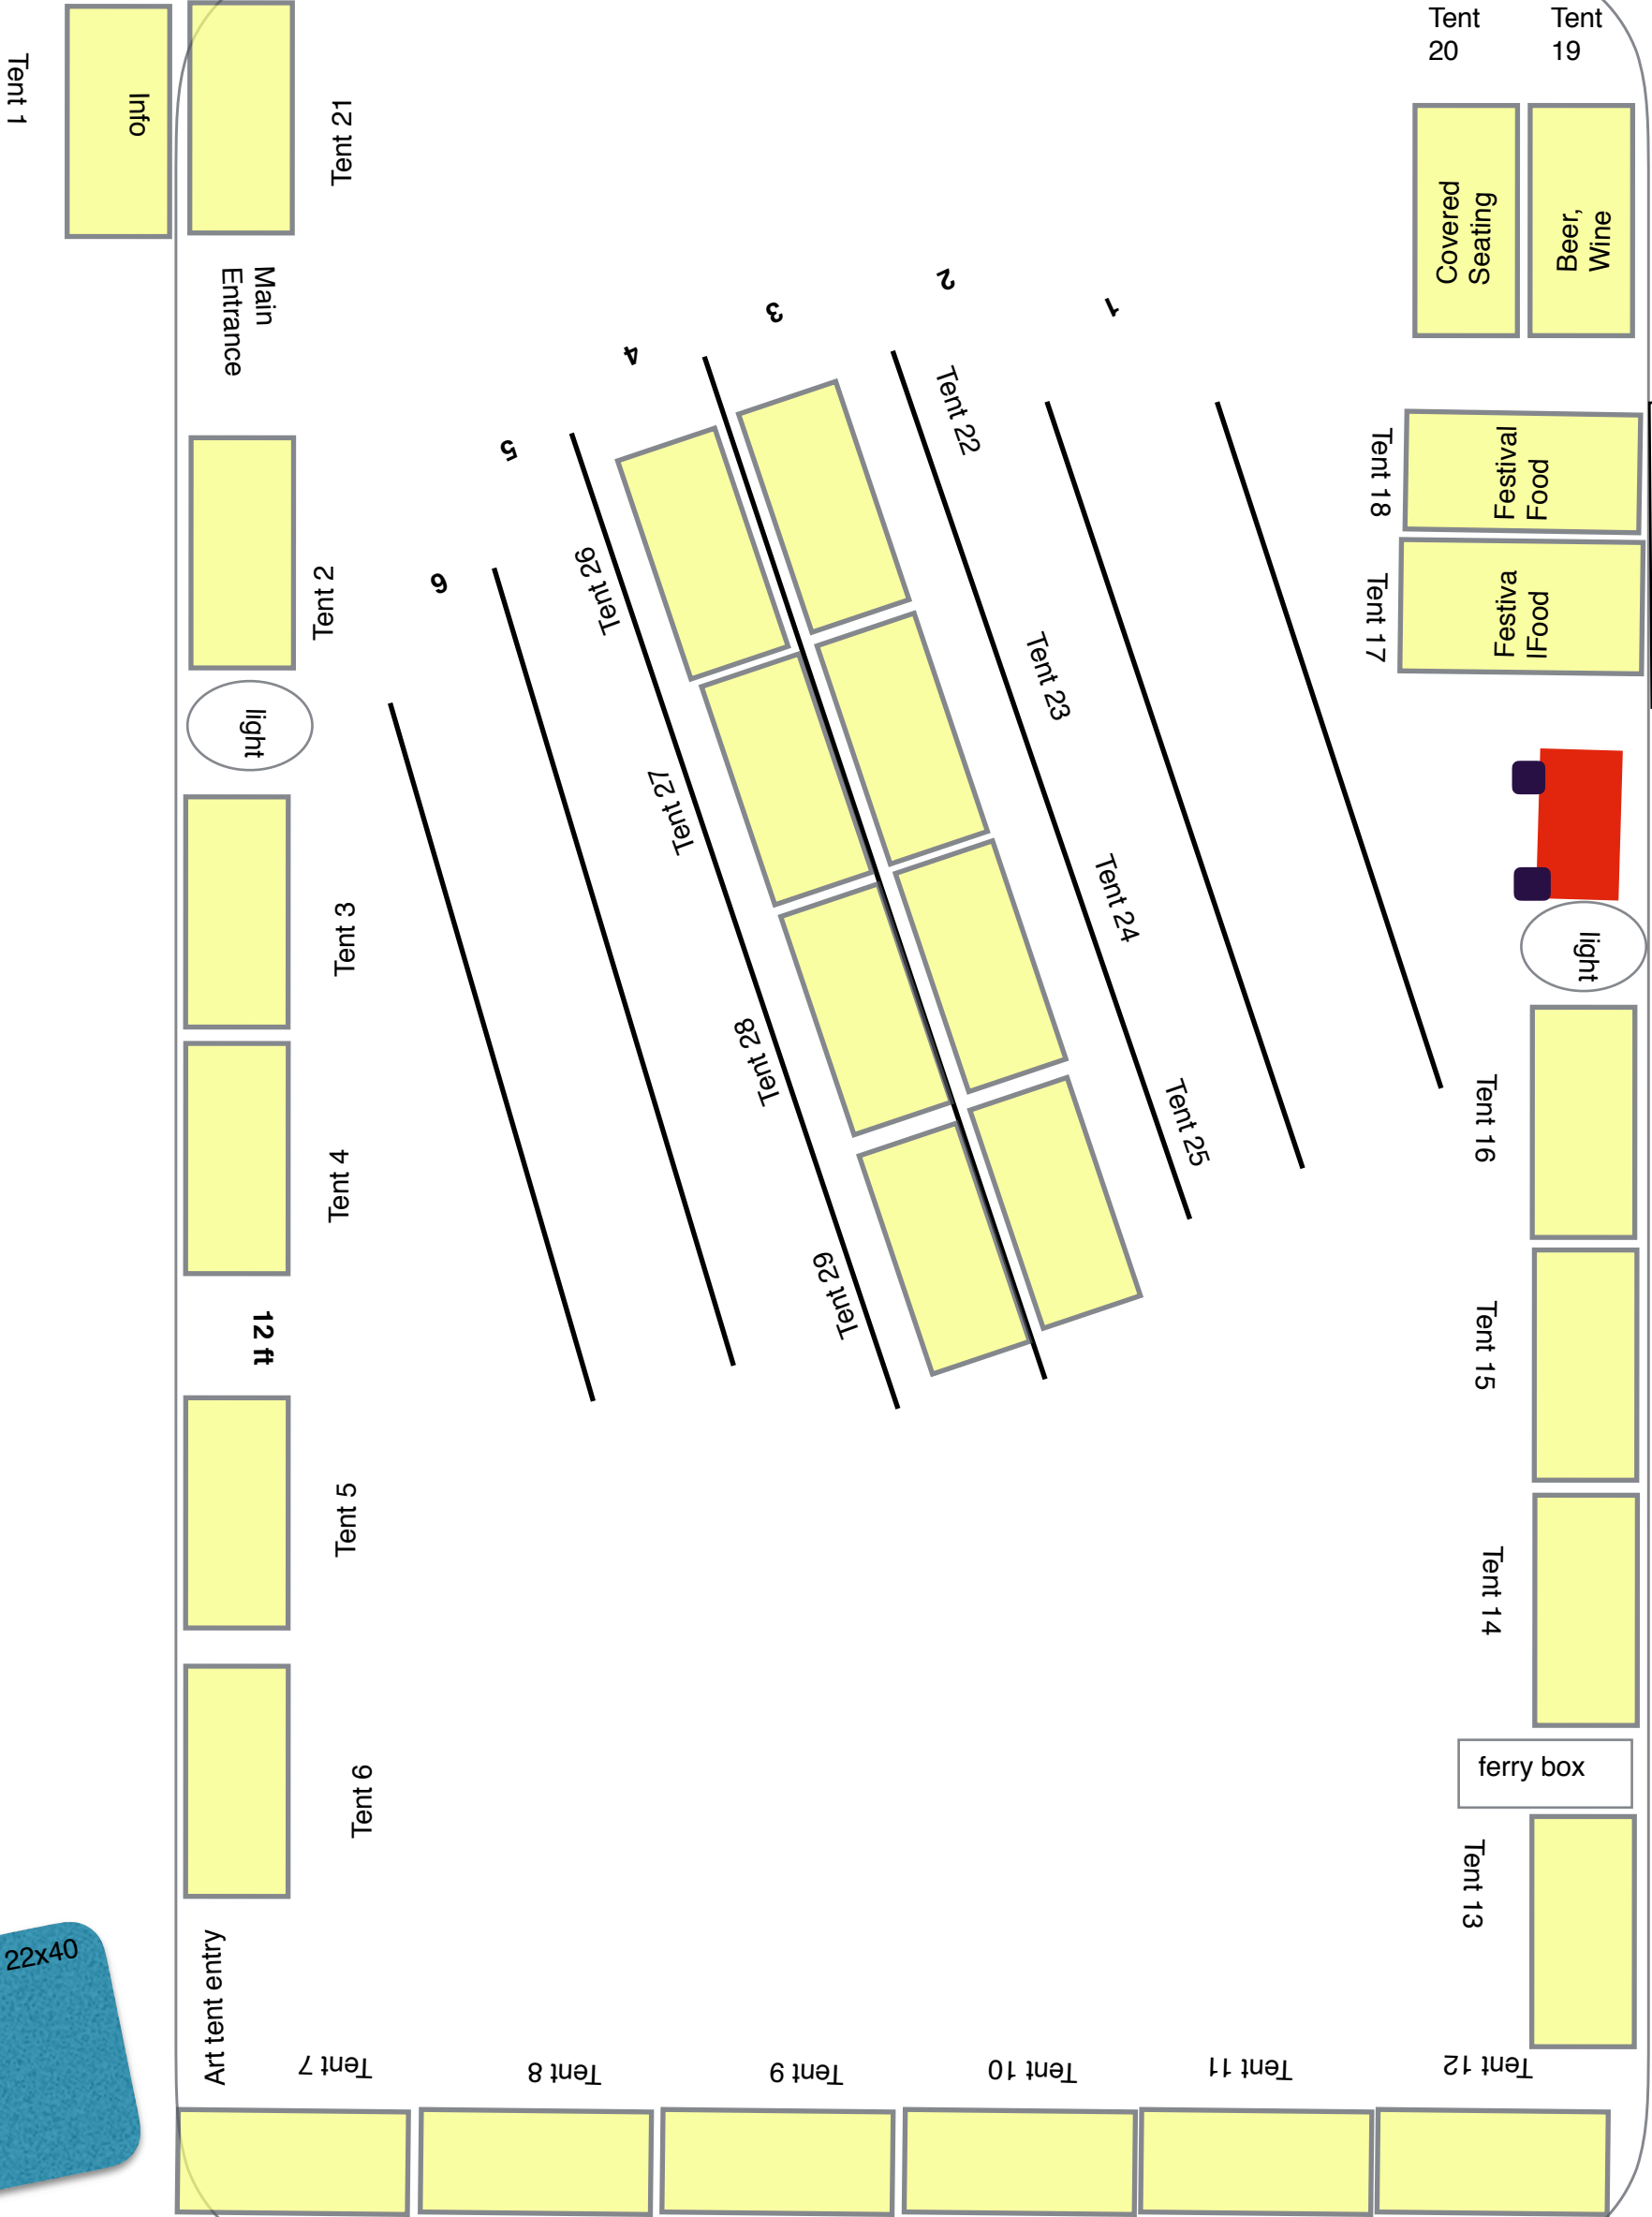

KEY

Bring your own Tent
Festival tent provided-Yellow

Space in Arts Tent (Bring your own table)

Ferry Terminal Building

PLEASE NOTE: This map is not to scale

Maintenance Building

ferry box

Big Art Tent 22x40